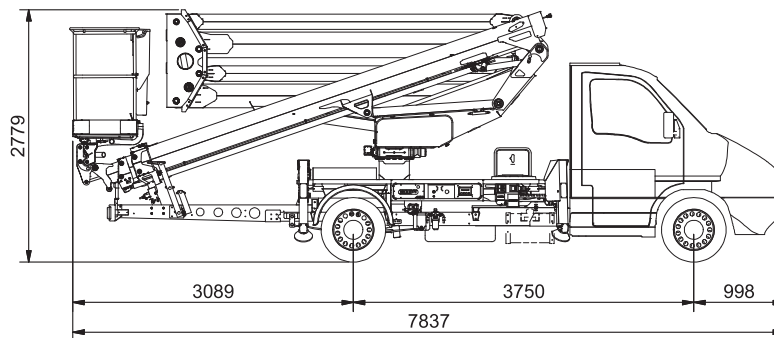

SPECIFICATION

CTEZED 25 HV IVECO Daily

24,6 m*

12 m*

250 kg

22,6 m

1400x700x1100 mm

GVW min

3,5 t

±320°

WORKING ENVELOPE

* outreach and height max values and repeatability can change within ± 3% due to manufacturing variation and working condition.

DIMENSIONS

CTE S.p.A.

Headquarter 7 Via Caproni - Rovereto (TN) IT, 38068