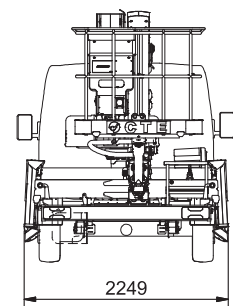

SPECIFICATION

CTEZED 25 HV IVECO Daily

24,6 m*

12 m*

250 kg

22,6 m

1400x700x1100 mm

GVW min

3,5 t

±320°

WORKING ENVELOPE

* outreach and height max values and repeatability can change within ± 3% due to manufacturing variation and working condition.

DIMENSIONS

CTE S.p.A.

Headquarter 7 Via Caproni - Rovereto (TN) IT, 38068