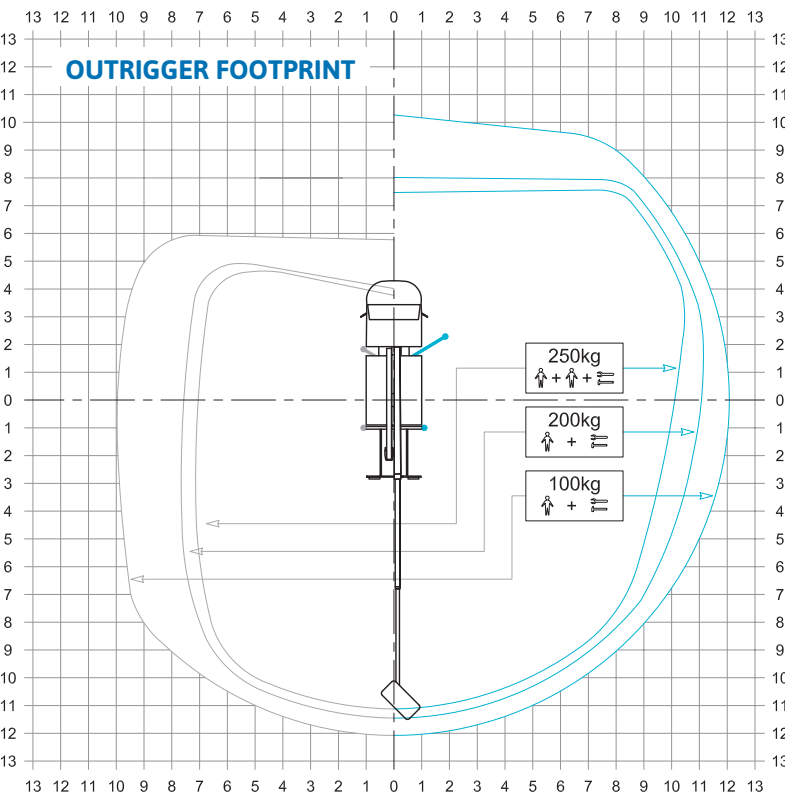

SPECIFICATION

CTEZED 25 HV IVECO Daily

24,6 m*

12 m*

250 kg

22,6 m

1400x700x1100 mm

GVW min

3,5 t

±320°

WORKING ENVELOPE

* outreach and height max values and repeatability can change within ± 3% due to manufacturing variation and working condition.

DIMENSIONS

CTE S.p.A.

Headquarter 7 Via Caproni - Rovereto (TN) IT, 38068