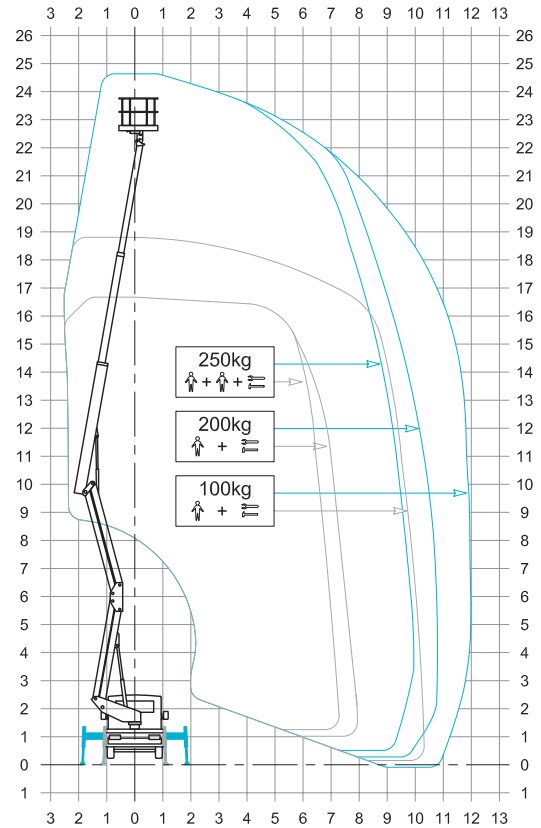

SPECIFICATION

CTEZED 25 HV IVECO Daily

24,6 m*

12 m*

250 kg

22,6 m

1400x700x1100 mm

GVW min

3,5 t

±320°

WORKING ENVELOPE

* outreach and height max values and repeatability can change within ± 3% due to manufacturing variation and working condition.

DIMENSIONS

CTE S.p.A.

Headquarter 7 Via Caproni - Rovereto (TN) IT, 38068